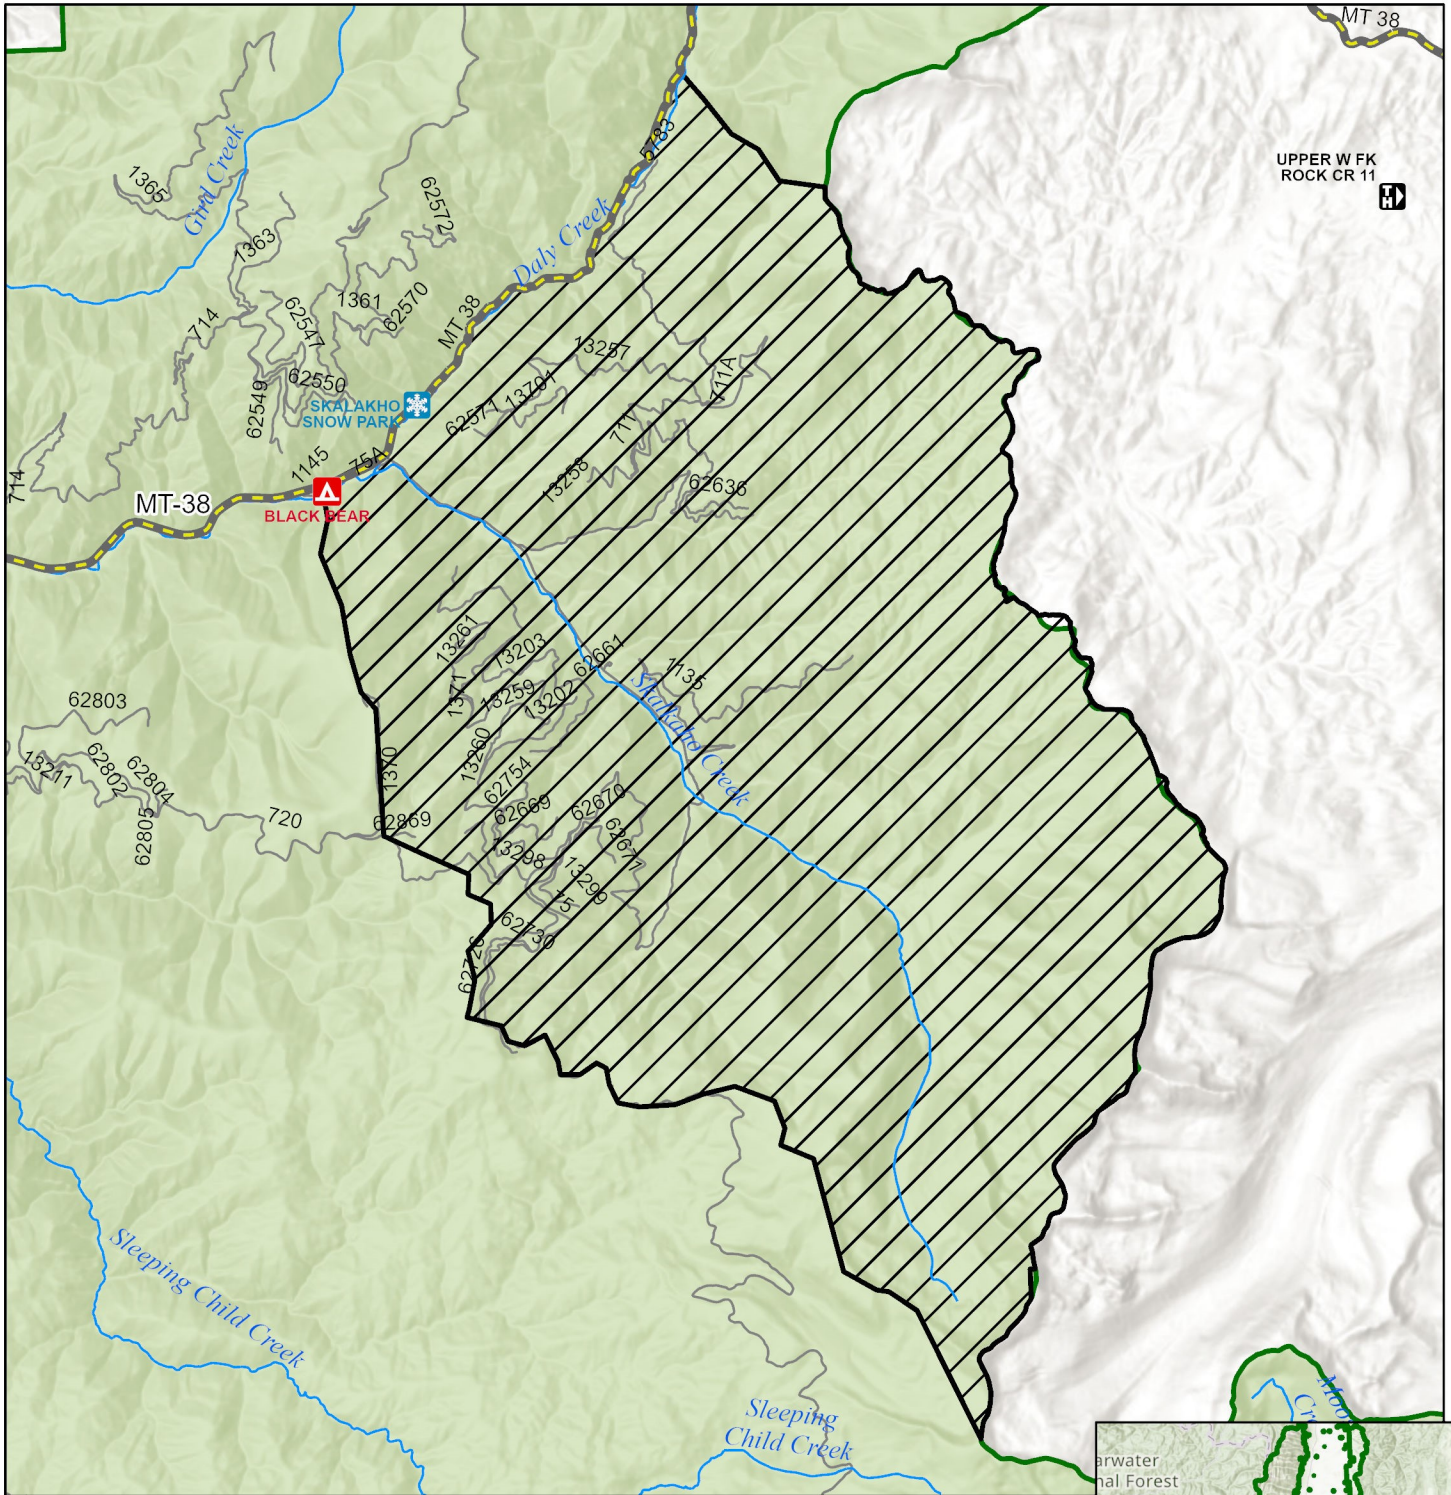

# Railroad & Daly Fire Closure Order

Order # {24-D2-02}

### Legend

-  Railroad/Daly Closure
-  Bitterroot NF Boundary
-  Highway 38
-  Roads
-  Major Streams

The USDA Forest Service makes no warranty, expressed or implied regarding the data displayed on this map, and reserves the right to correct, update, modify, or replace this information without notification.